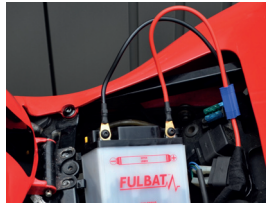

BATTERIE-SCHNELLANSCHLUSS
BATTERY-QUICK-CONNECT

BA08

BA09