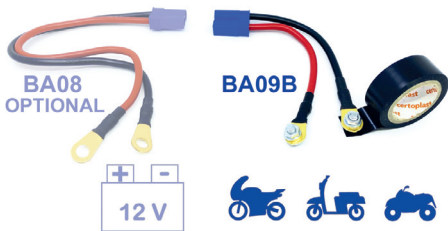

MADE IN
GERMANY

BA09B

BAAS

bike parts

6 mm

120 mm / 6²

EC5 connector
(male)

 EC5 FZG-KABEL