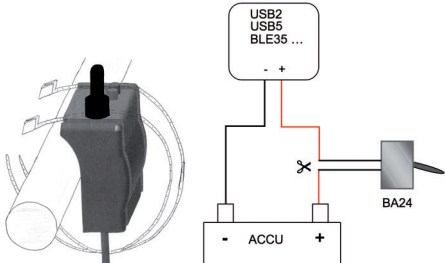

MADE IN GERMANY

BAAS
bike parts

BA24

max. 12V / 3A -
max. 36W

26 x 18 x 25 (44) mm

IP44

 SCHALTER

Ein/Aus

 INTERRUPTEUR

Marche/Arrêt

 INTERRUPTOR

On/Off

 SWITCH

On/Off

 SCHAKELAAR

Aan/Uit

 INTERRUPTORE

On/Off

BAAS
bike parts